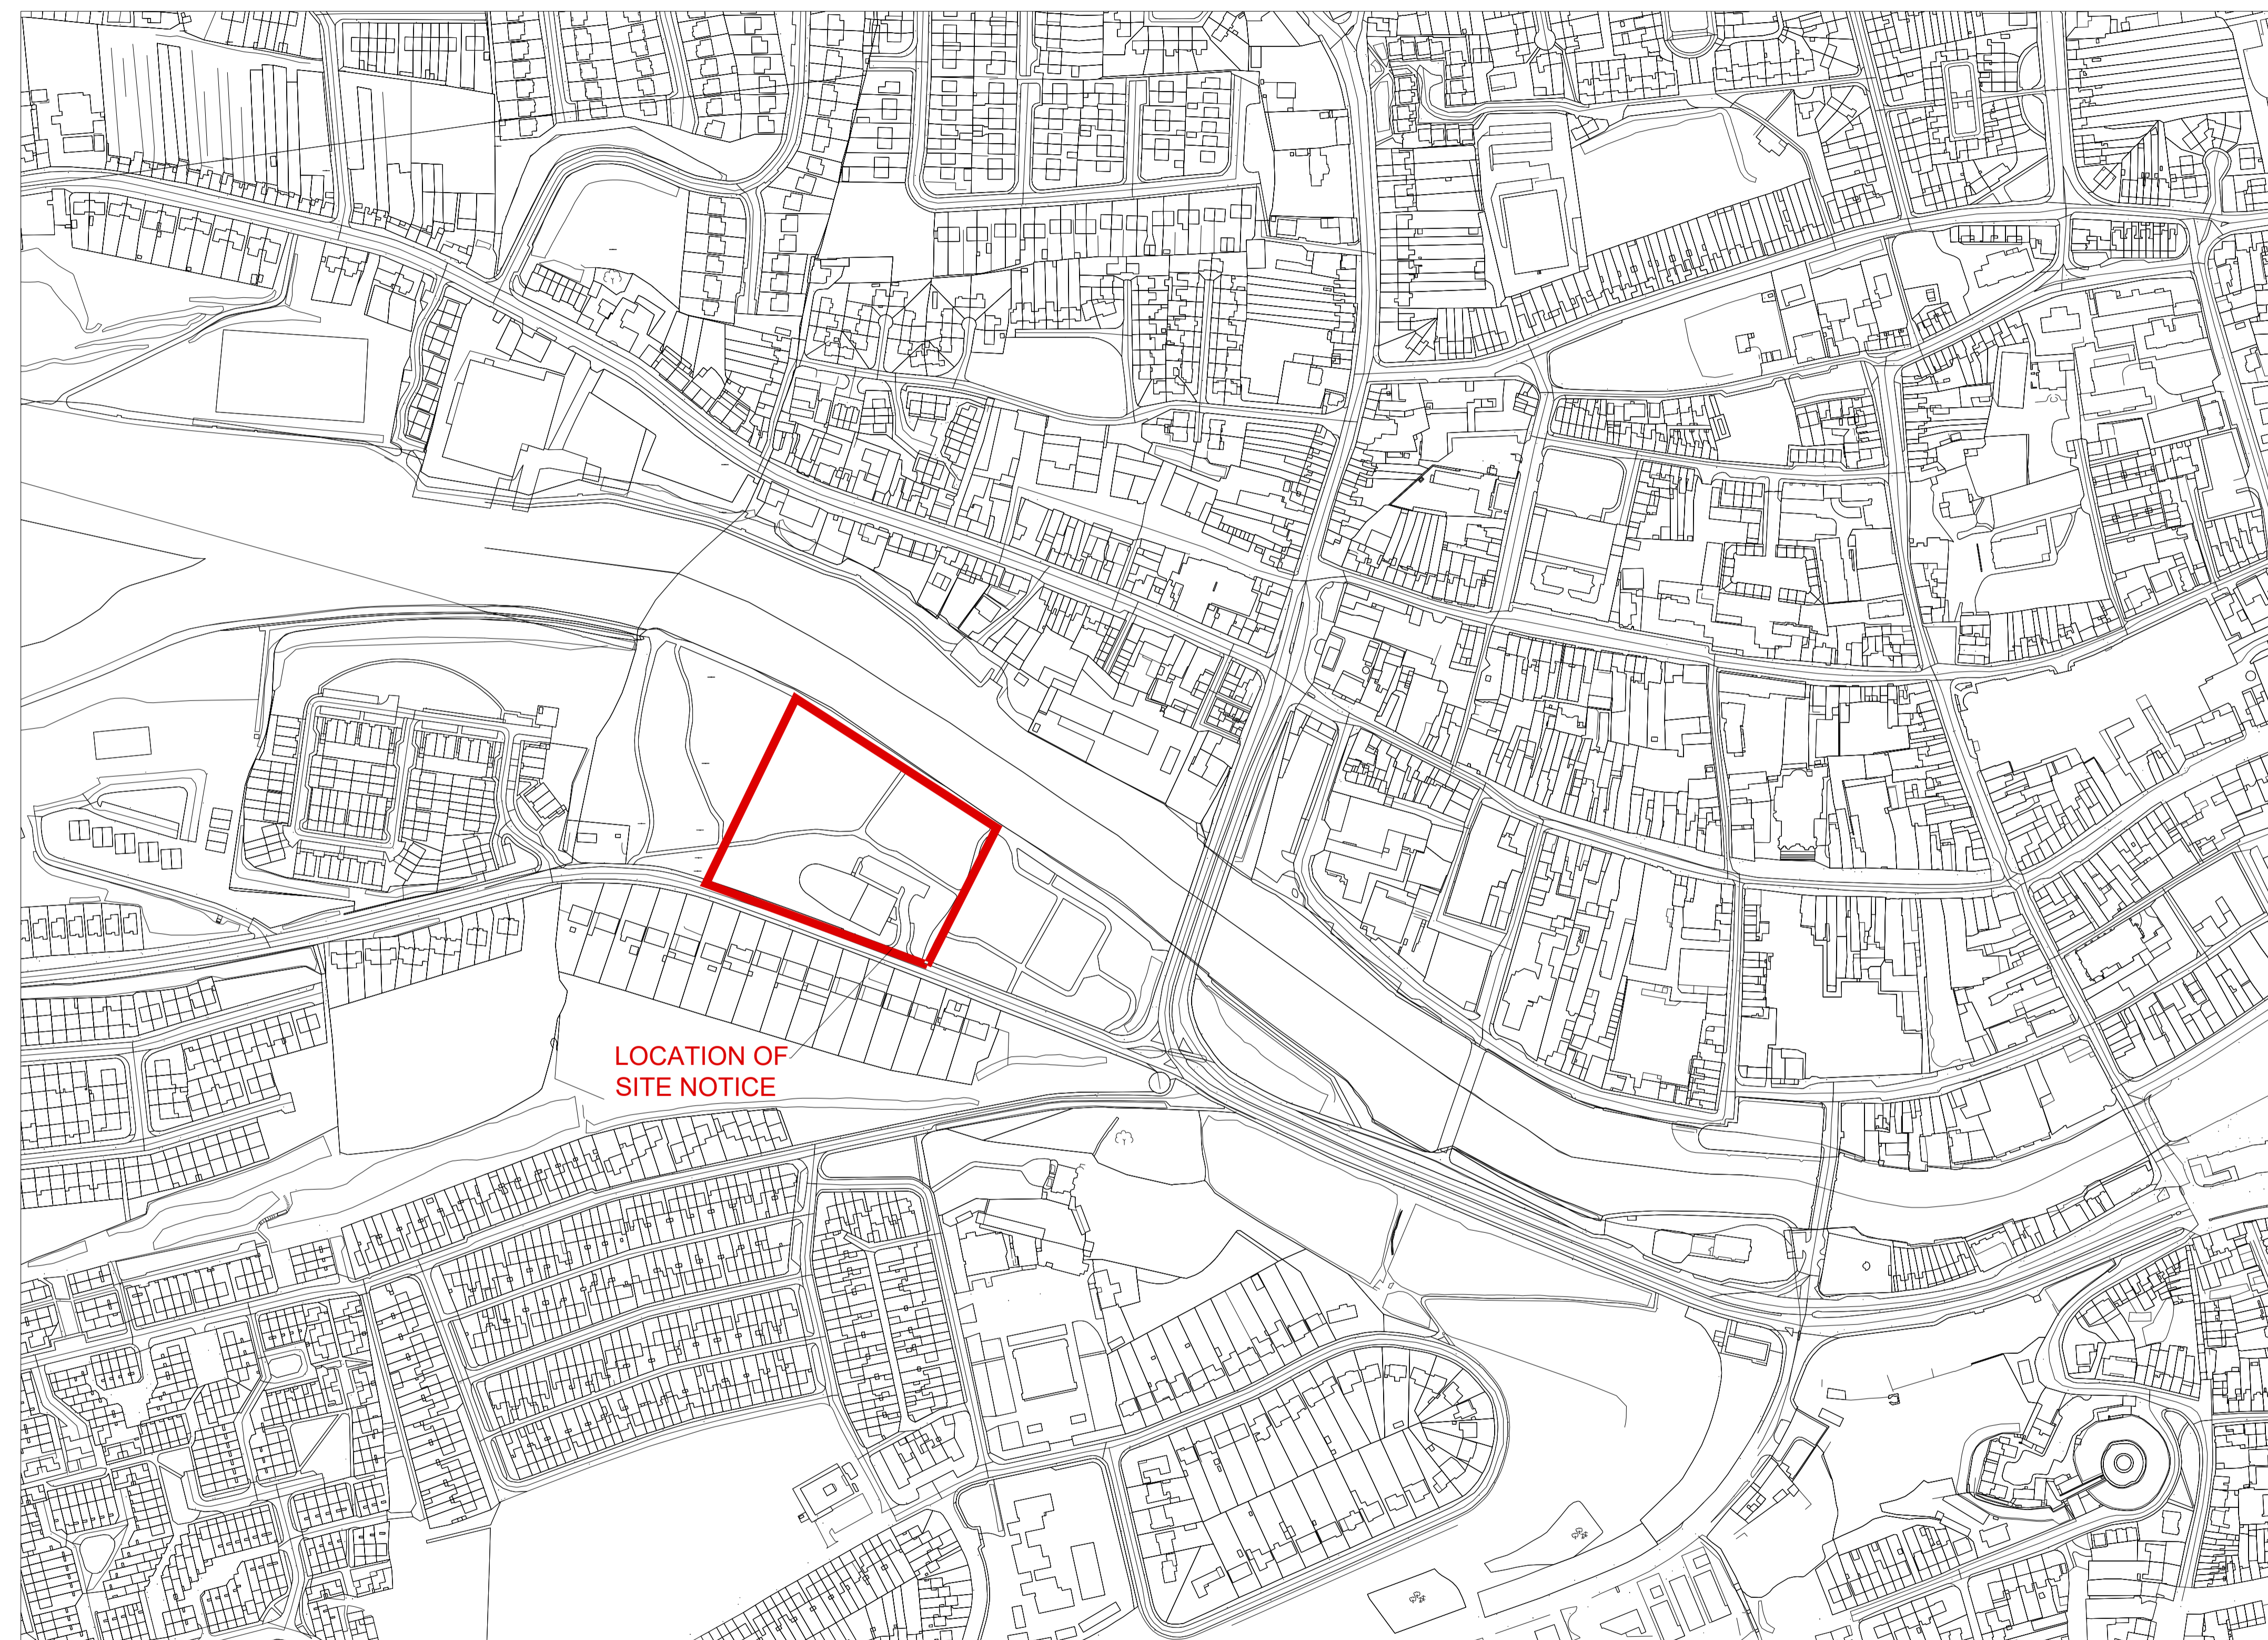

Comhairle Contae Lú
Louth County Council

SITE LOCATION MAP
1:2500

NOTES :

© CYAL50510753
© Tailte Éireann - Surveying.

Key:

**SITE LOCATION
OUTLINED IN RED** 

1.67 HECTARES

**COMHAIRLE CONTAE LÚ
LOUTH COUNTY COUNCIL**

Council Offices, P: +353 419876100
COUNTY HALL F: +353 419839306
DUNDALK E: info@louthcoco.ie
Co.Louth

PROJECT TITLE :

**DOMINIC'S PARK,
DROGHEDA**

DRAWING TITLE :

**PART 8 PLANNING
SITE LOCATION MAP**

Scale: 1:2500

Sheet size: A1

Drawn by: KM

OS ref: CYAL50510753

File ref: SITE LOCATION MAP

Date: 10.10.2025

Issued for: TENDER ONLY

Revision: 0

Drawing no: LCC-DP-DRG-1.0