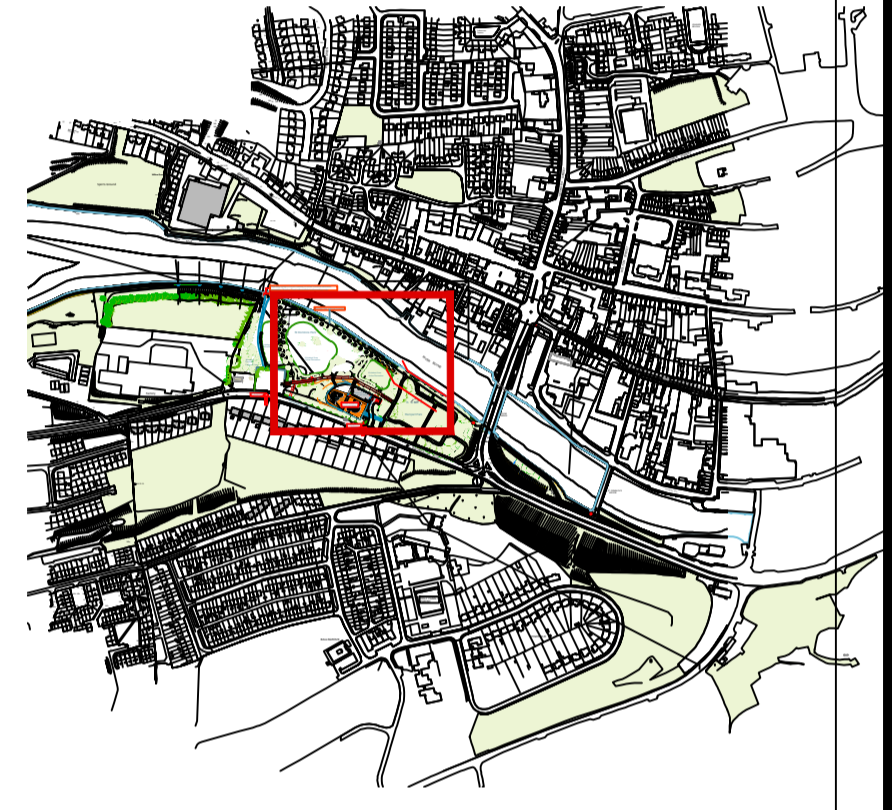

Site Area outline in red  
1.67 Hectares

NOTES :

© CYAL50510753  
© Tailte Éireann - Surveying.

Key:

COMHAIRLE CONTAE LÚ  
LOUTH COUNTY COUNCIL

Council Offices, COUNTY HALL, DUNDALK, Co.Louth  
P: +353 419876100  
F: +353 419839306  
E: info@louthcoco.ie

PROJECT TITLE :  
**DOMINIC'S PARK,  
DROGHEDA**

DRAWING TITLE :  
**PART 8 PLANNING  
EXISTING SITE LAYOUT**

Scale:	1:250	Sheet size:	A1
Drawn by:	KM		
OS ref:	CYAL50510753		
File ref:	EXISTING SITE LAYOUT		
Date:	03.02.2026		
Issued for:	DISCUSSION ONLY		
Revision:	0		
Drawing no:	LCC-DP-DRG-2.0		

EXISTING SITE LAYOUT

Existing 8no trees to be removed. An additional 40no native species trees proposed

- Existing Hard Surface
- Existing Play Area (1450sqm)
- Existing Trees
- Existing Drainage (Location tbc on site)

Existing Car Parking Spaces - 16no  
Existing Site levels = 5.0