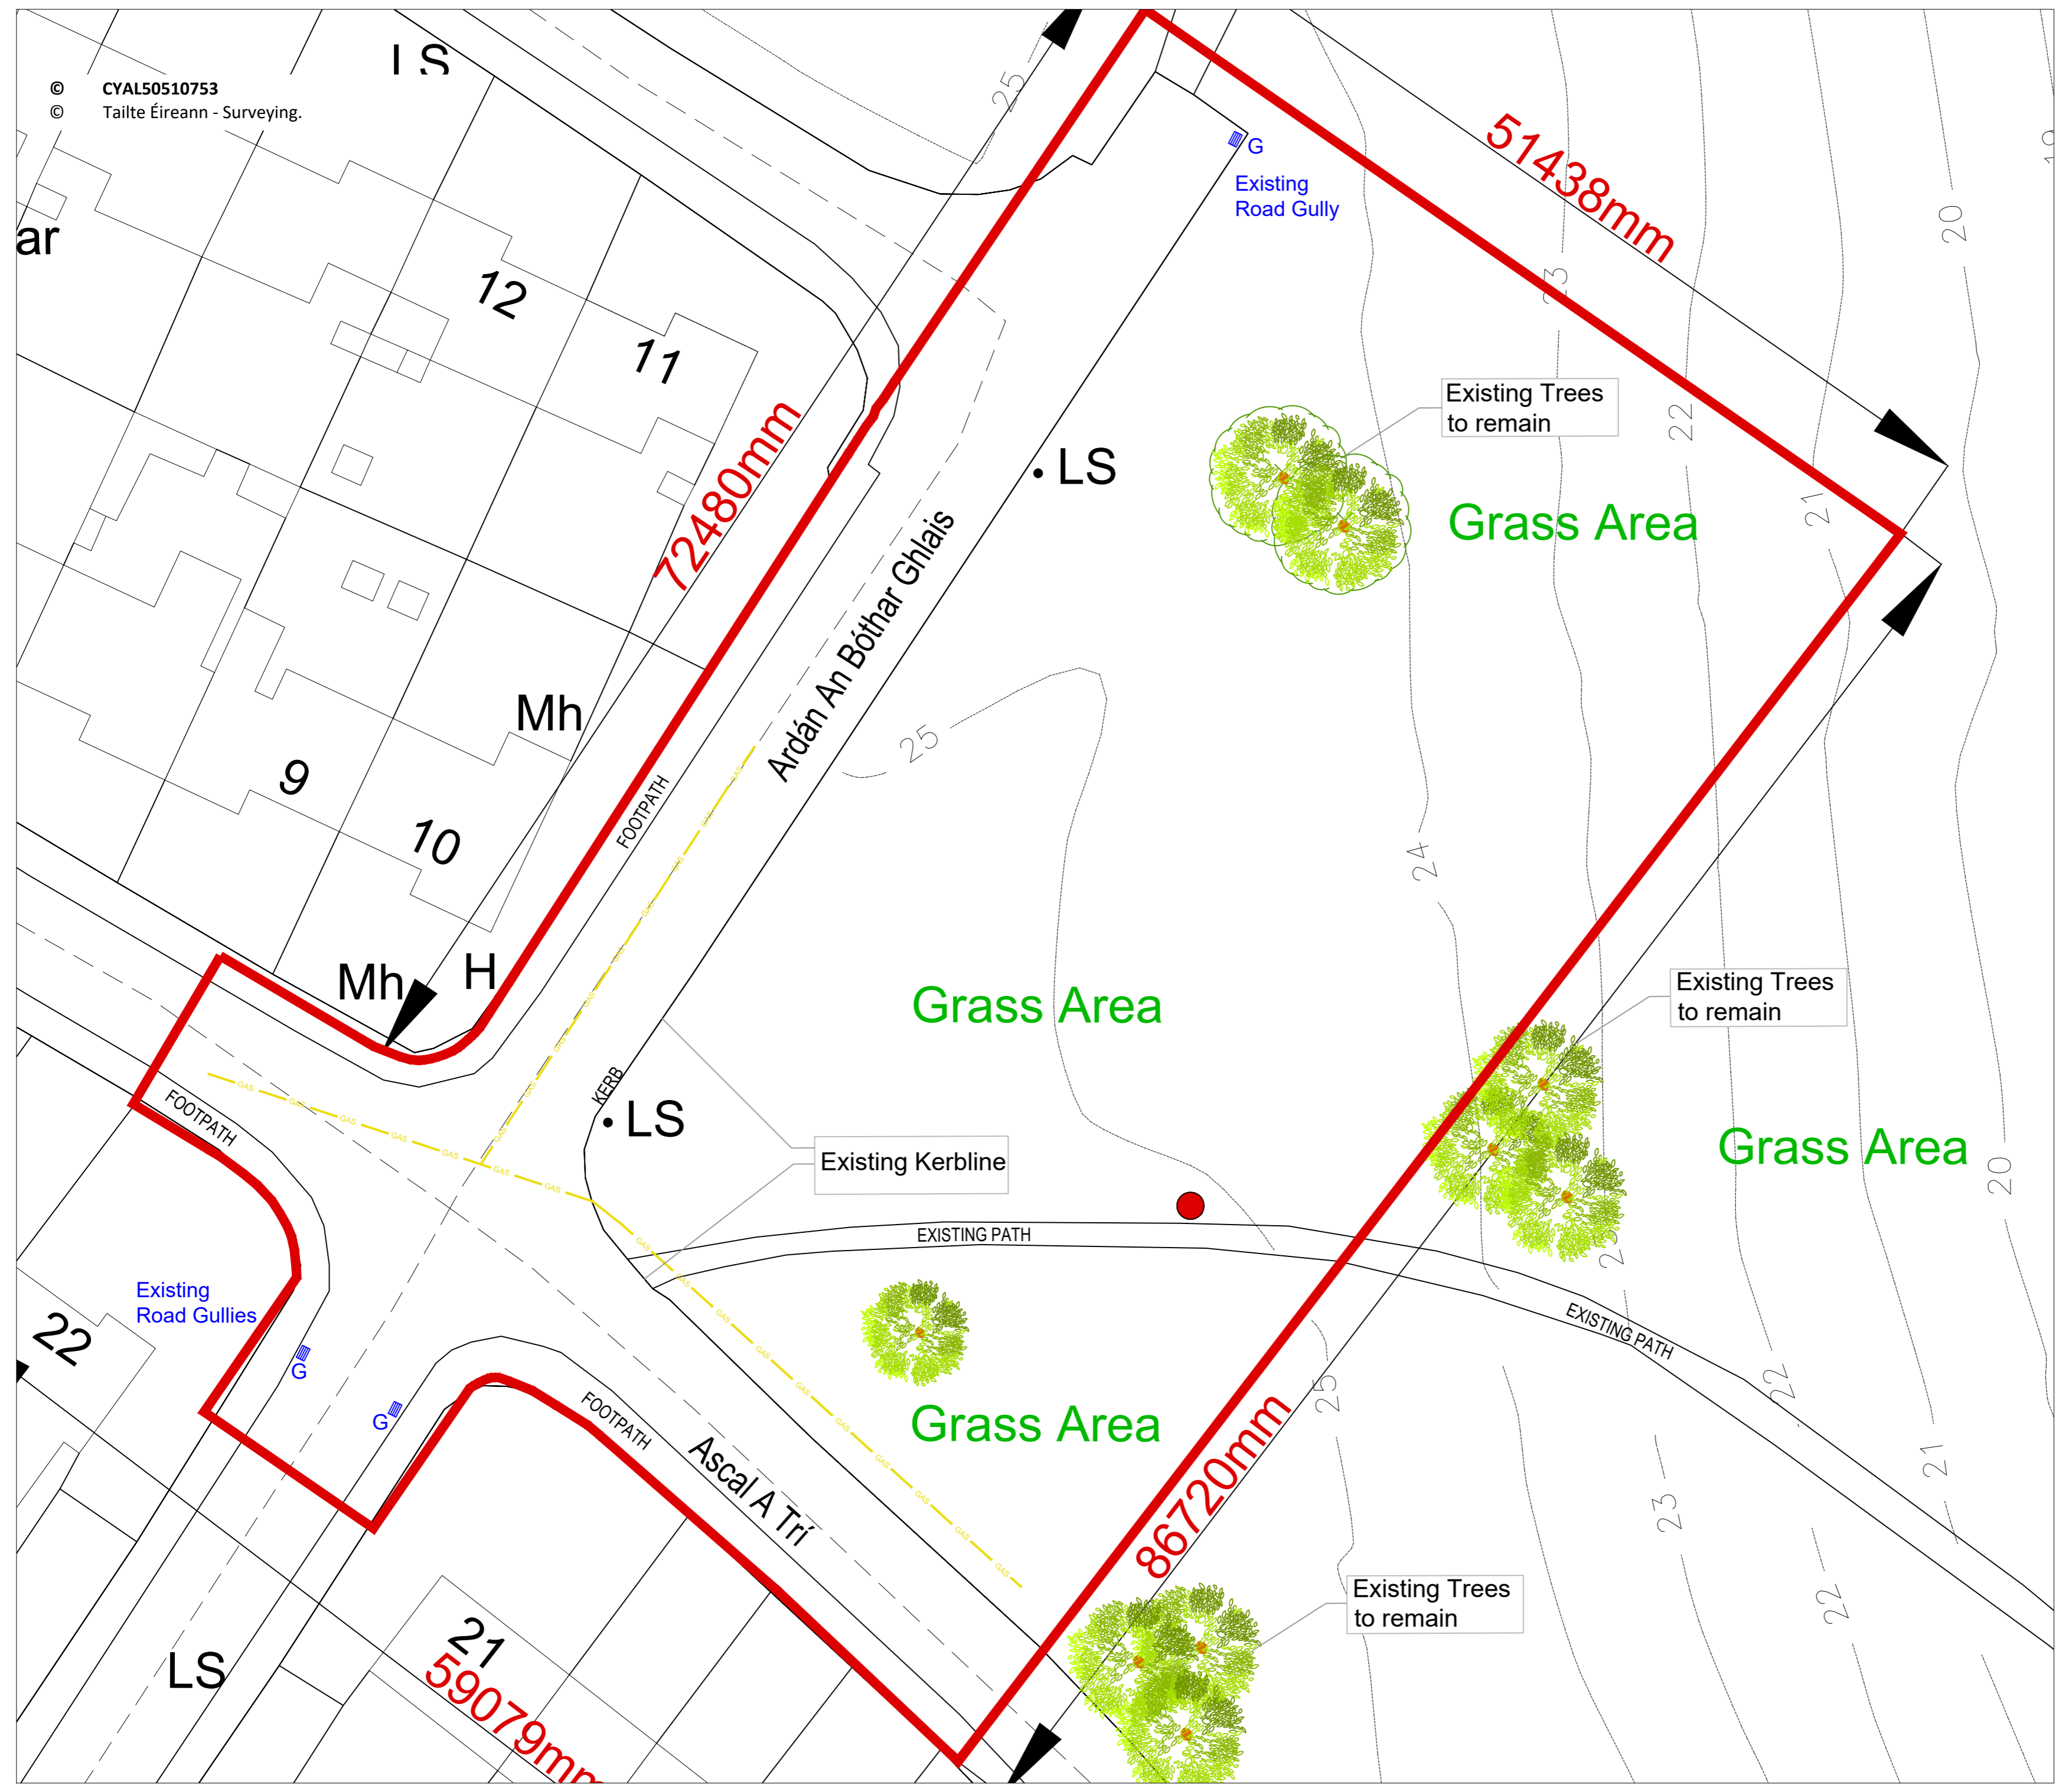

© CYAL50510753  
 © Tailte Éireann - Surveying.

NOTES :

Key: — SITE LOCATION OF WORKS OUTLINED IN RED

0.435 HECTARES

**COMHAIRLE CONTAE LÚ  
 LOUTH COUNTY COUNCIL**

MILLENNIUM CENTRE,  
 SAINT ALPHONSUS ROAD,  
 DUNDALK,  
 CO. LOUTH,  
 A91 KFW6. Phone: +353 42 9335457  
 Email: info@louthcoco.ie

PROJECT TITLE :  
**PART 8 - PLAYGROUND PROJECT,  
 THE GLEN, DROGHEDA,  
 CO LOUTH.**

DRAWING TITLE :  
**EXISTING SITE LAYOUT**

Scale: 1:250	Sheet size: A2
Drawn by: KM	Chk by: CK
OS ref: CYAL50510753	
(N):1 Infra:1 Regen team:DRCD:CDT:02 File ref: Projects Delivery:The Glen:Design Concept:	
Date:	16.03.2026
Issued for:	DISCUSSION ONLY
Revision:	0
Drawing no:	LCC-GLEN-DRG-2.0