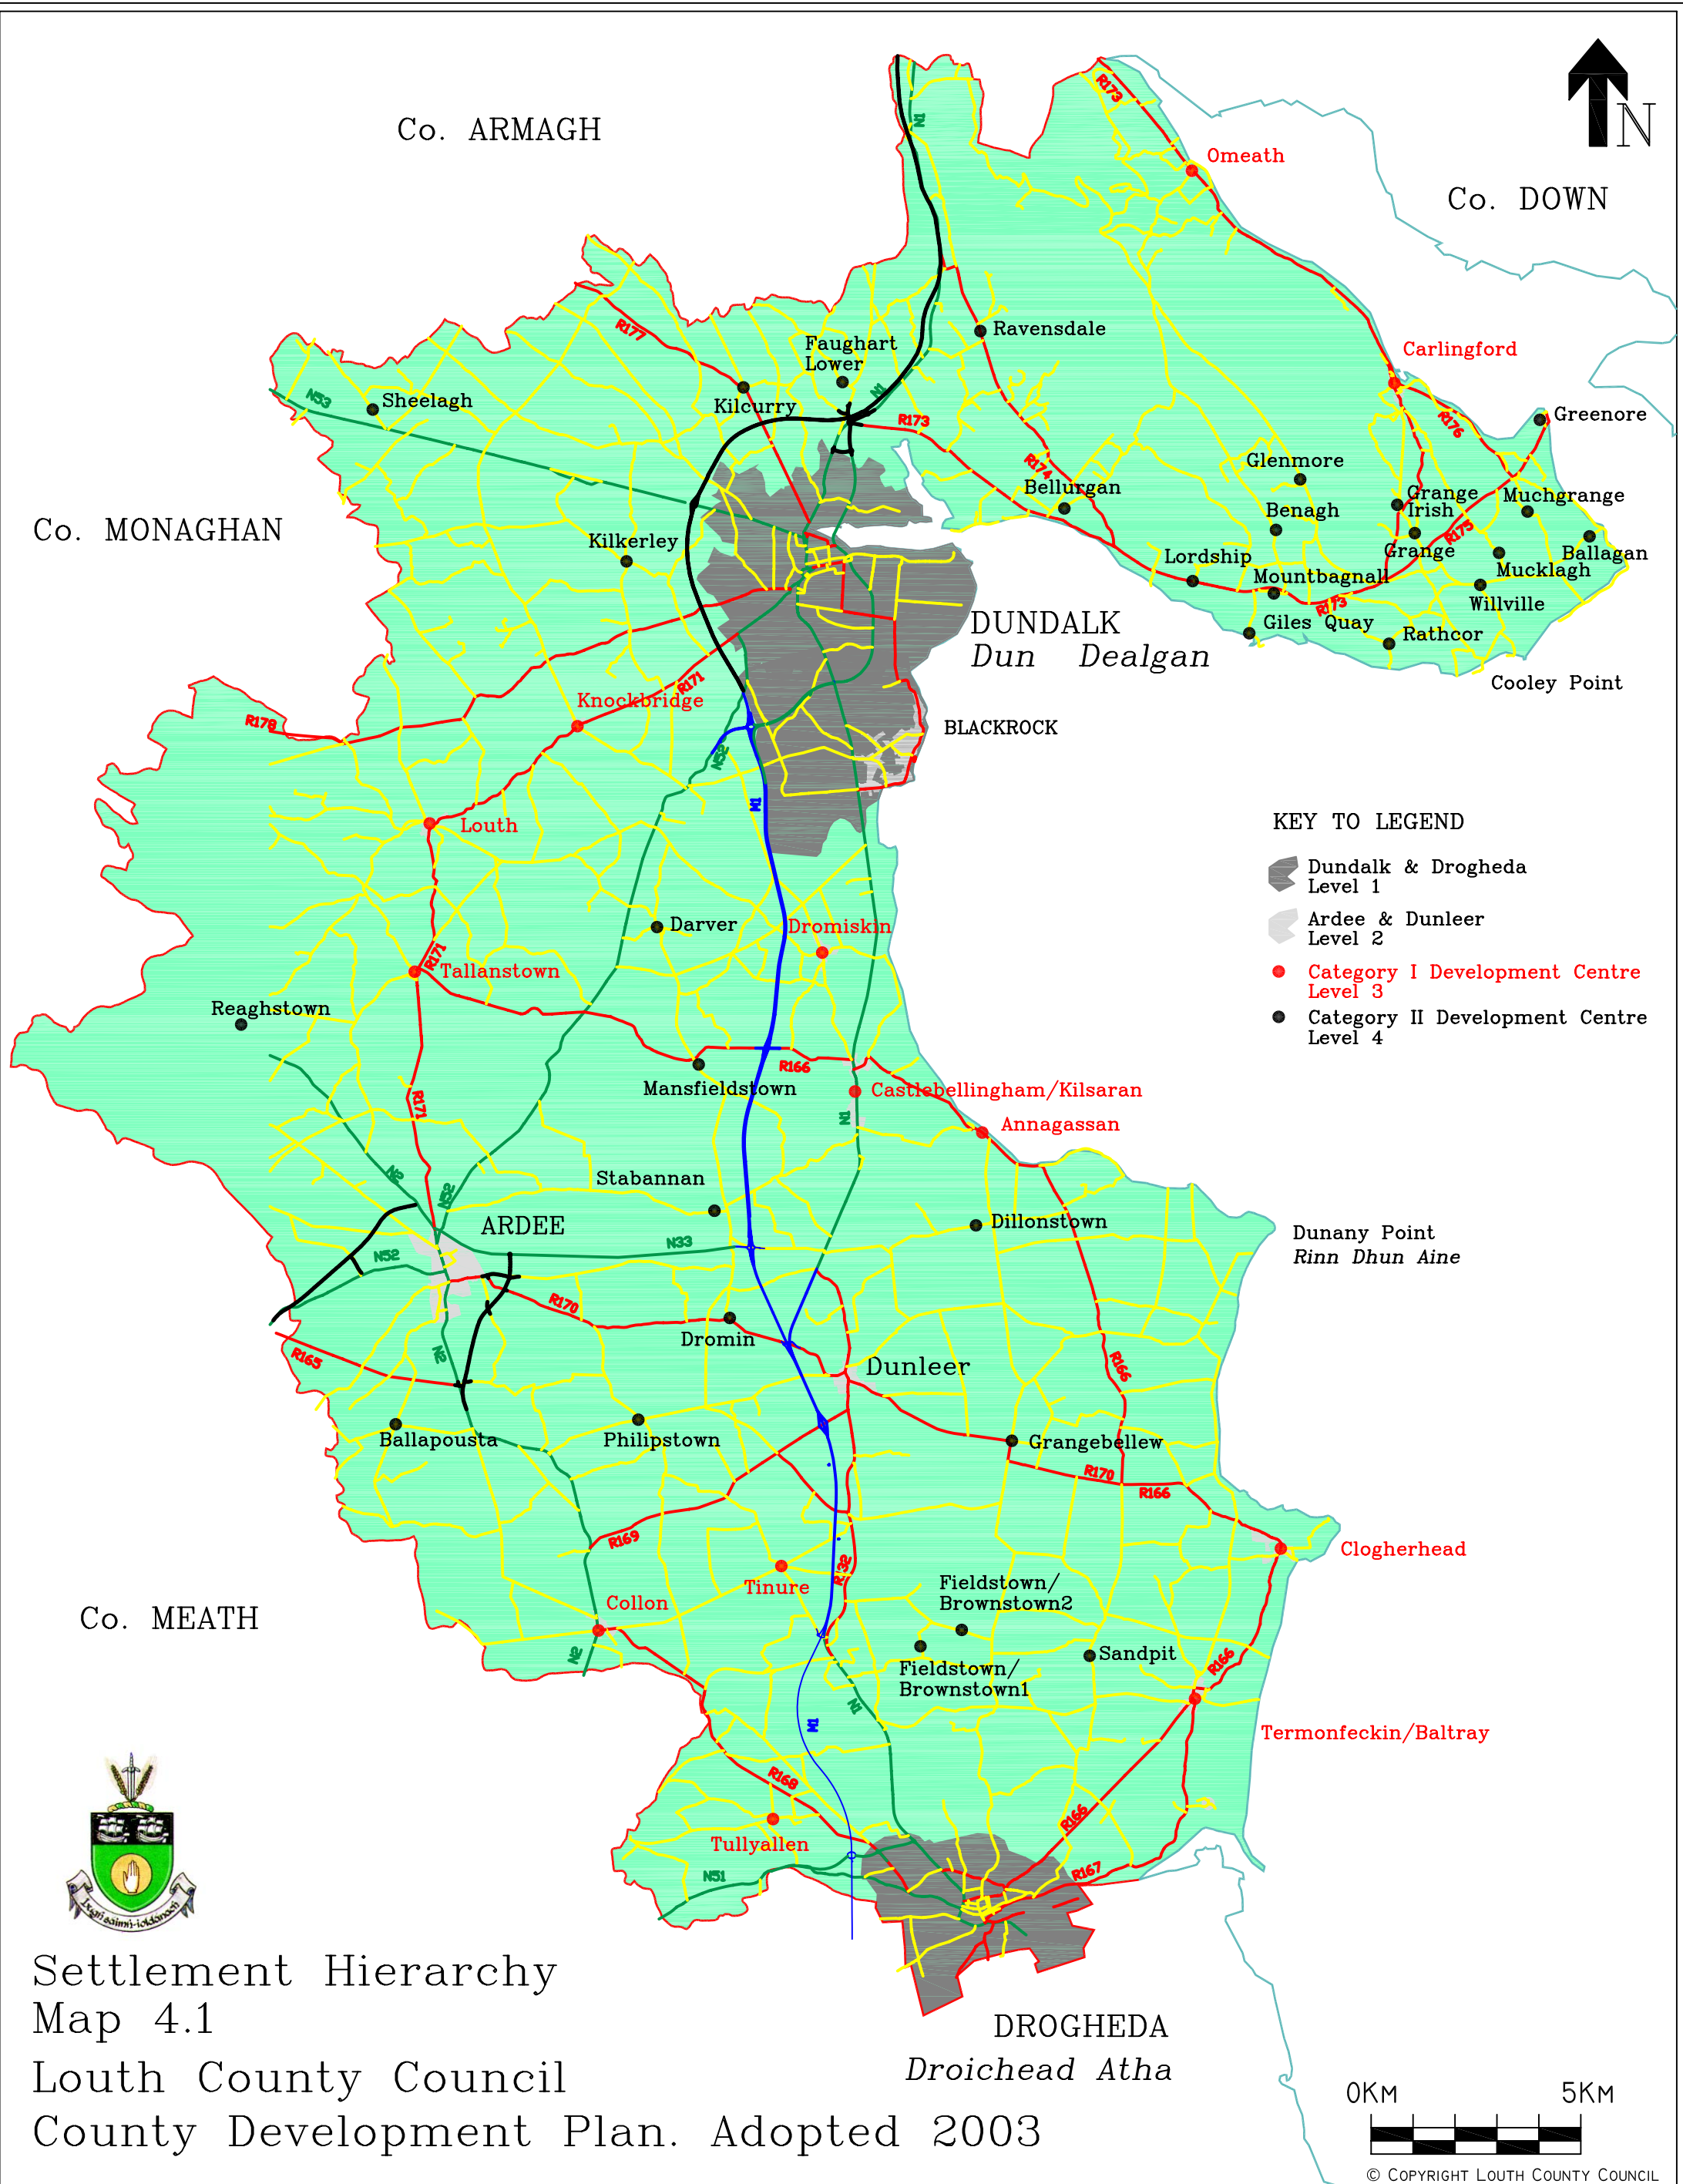

Co. ARMAGH

Co. DOWN

Co. MONAGHAN

Co. MEATH

KEY TO LEGEND

- Dundalk & Drogheda Level 1
- Ardee & Dunleer Level 2
- Category I Development Centre Level 3
- Category II Development Centre Level 4

Dunany Point  
Rinn Dhun Aine

Clogherhead

Termonfeckin/Baltray

Settlement Hierarchy  
 Map 4.1  
 Louth County Council  
 County Development Plan. Adopted 2003

DROGHEDA  
Droichead Atha

0KM 5KM

© COPYRIGHT LOUTH COUNTY COUNCIL