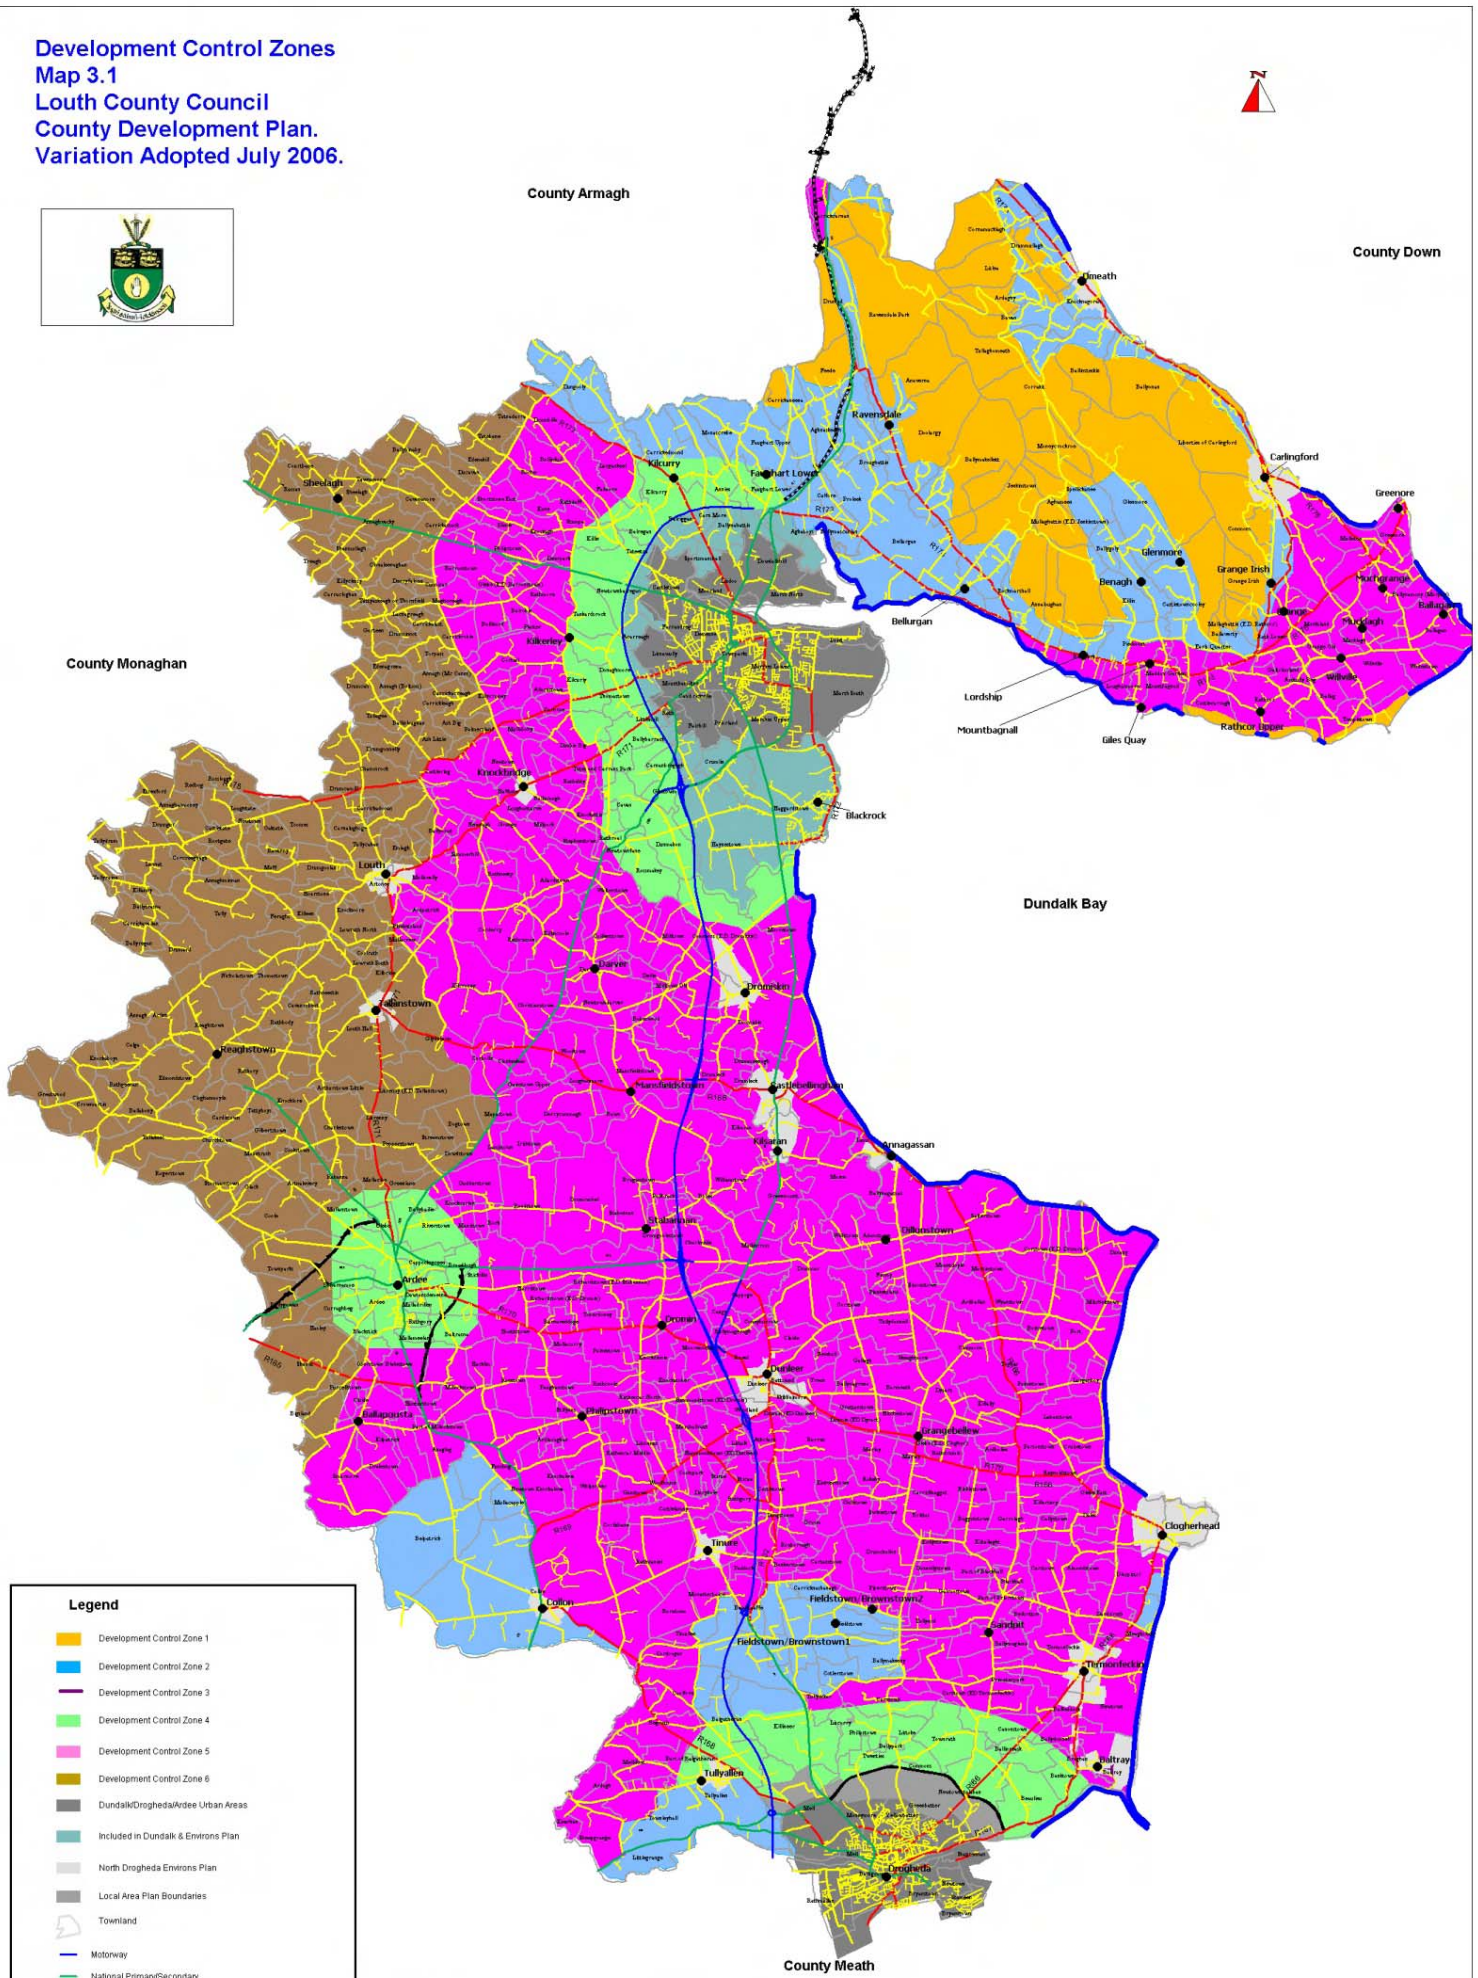

**Development Control Zones**  
**Map 3.1**  
**Louth County Council**  
**County Development Plan.**  
**Variation Adopted July 2006.**

County Armagh

County Down

County Monaghan

Dundalk Bay

County Meath

**Legend**

- Development Control Zone 1
- Development Control Zone 2
- Development Control Zone 3
- Development Control Zone 4
- Development Control Zone 5
- Development Control Zone 6
- Dundalk/Drogheda/Ardee Urban Areas
- Included in Dundalk & Environs Plan
- North Drogheda Environs Plan
- Local Area Plan Boundaries
- Townland
- Motorway
- National Primary/Secondary
- Regional
- Major County Roads
- Minor County Roads
- Proposed Roads
- Under Construction

(C) Development Plan Copyright Louth County Council  
 Includes Ordnance Survey Ireland data reproduced  
 under OSI Licence number 2003/07CCMA/Louth Local Authorities.  
 Unauthorised reproduction infringes Ordnance Survey Ireland  
 and Government of Ireland copyright.  
 © Ordnance Survey Ireland, 2006.