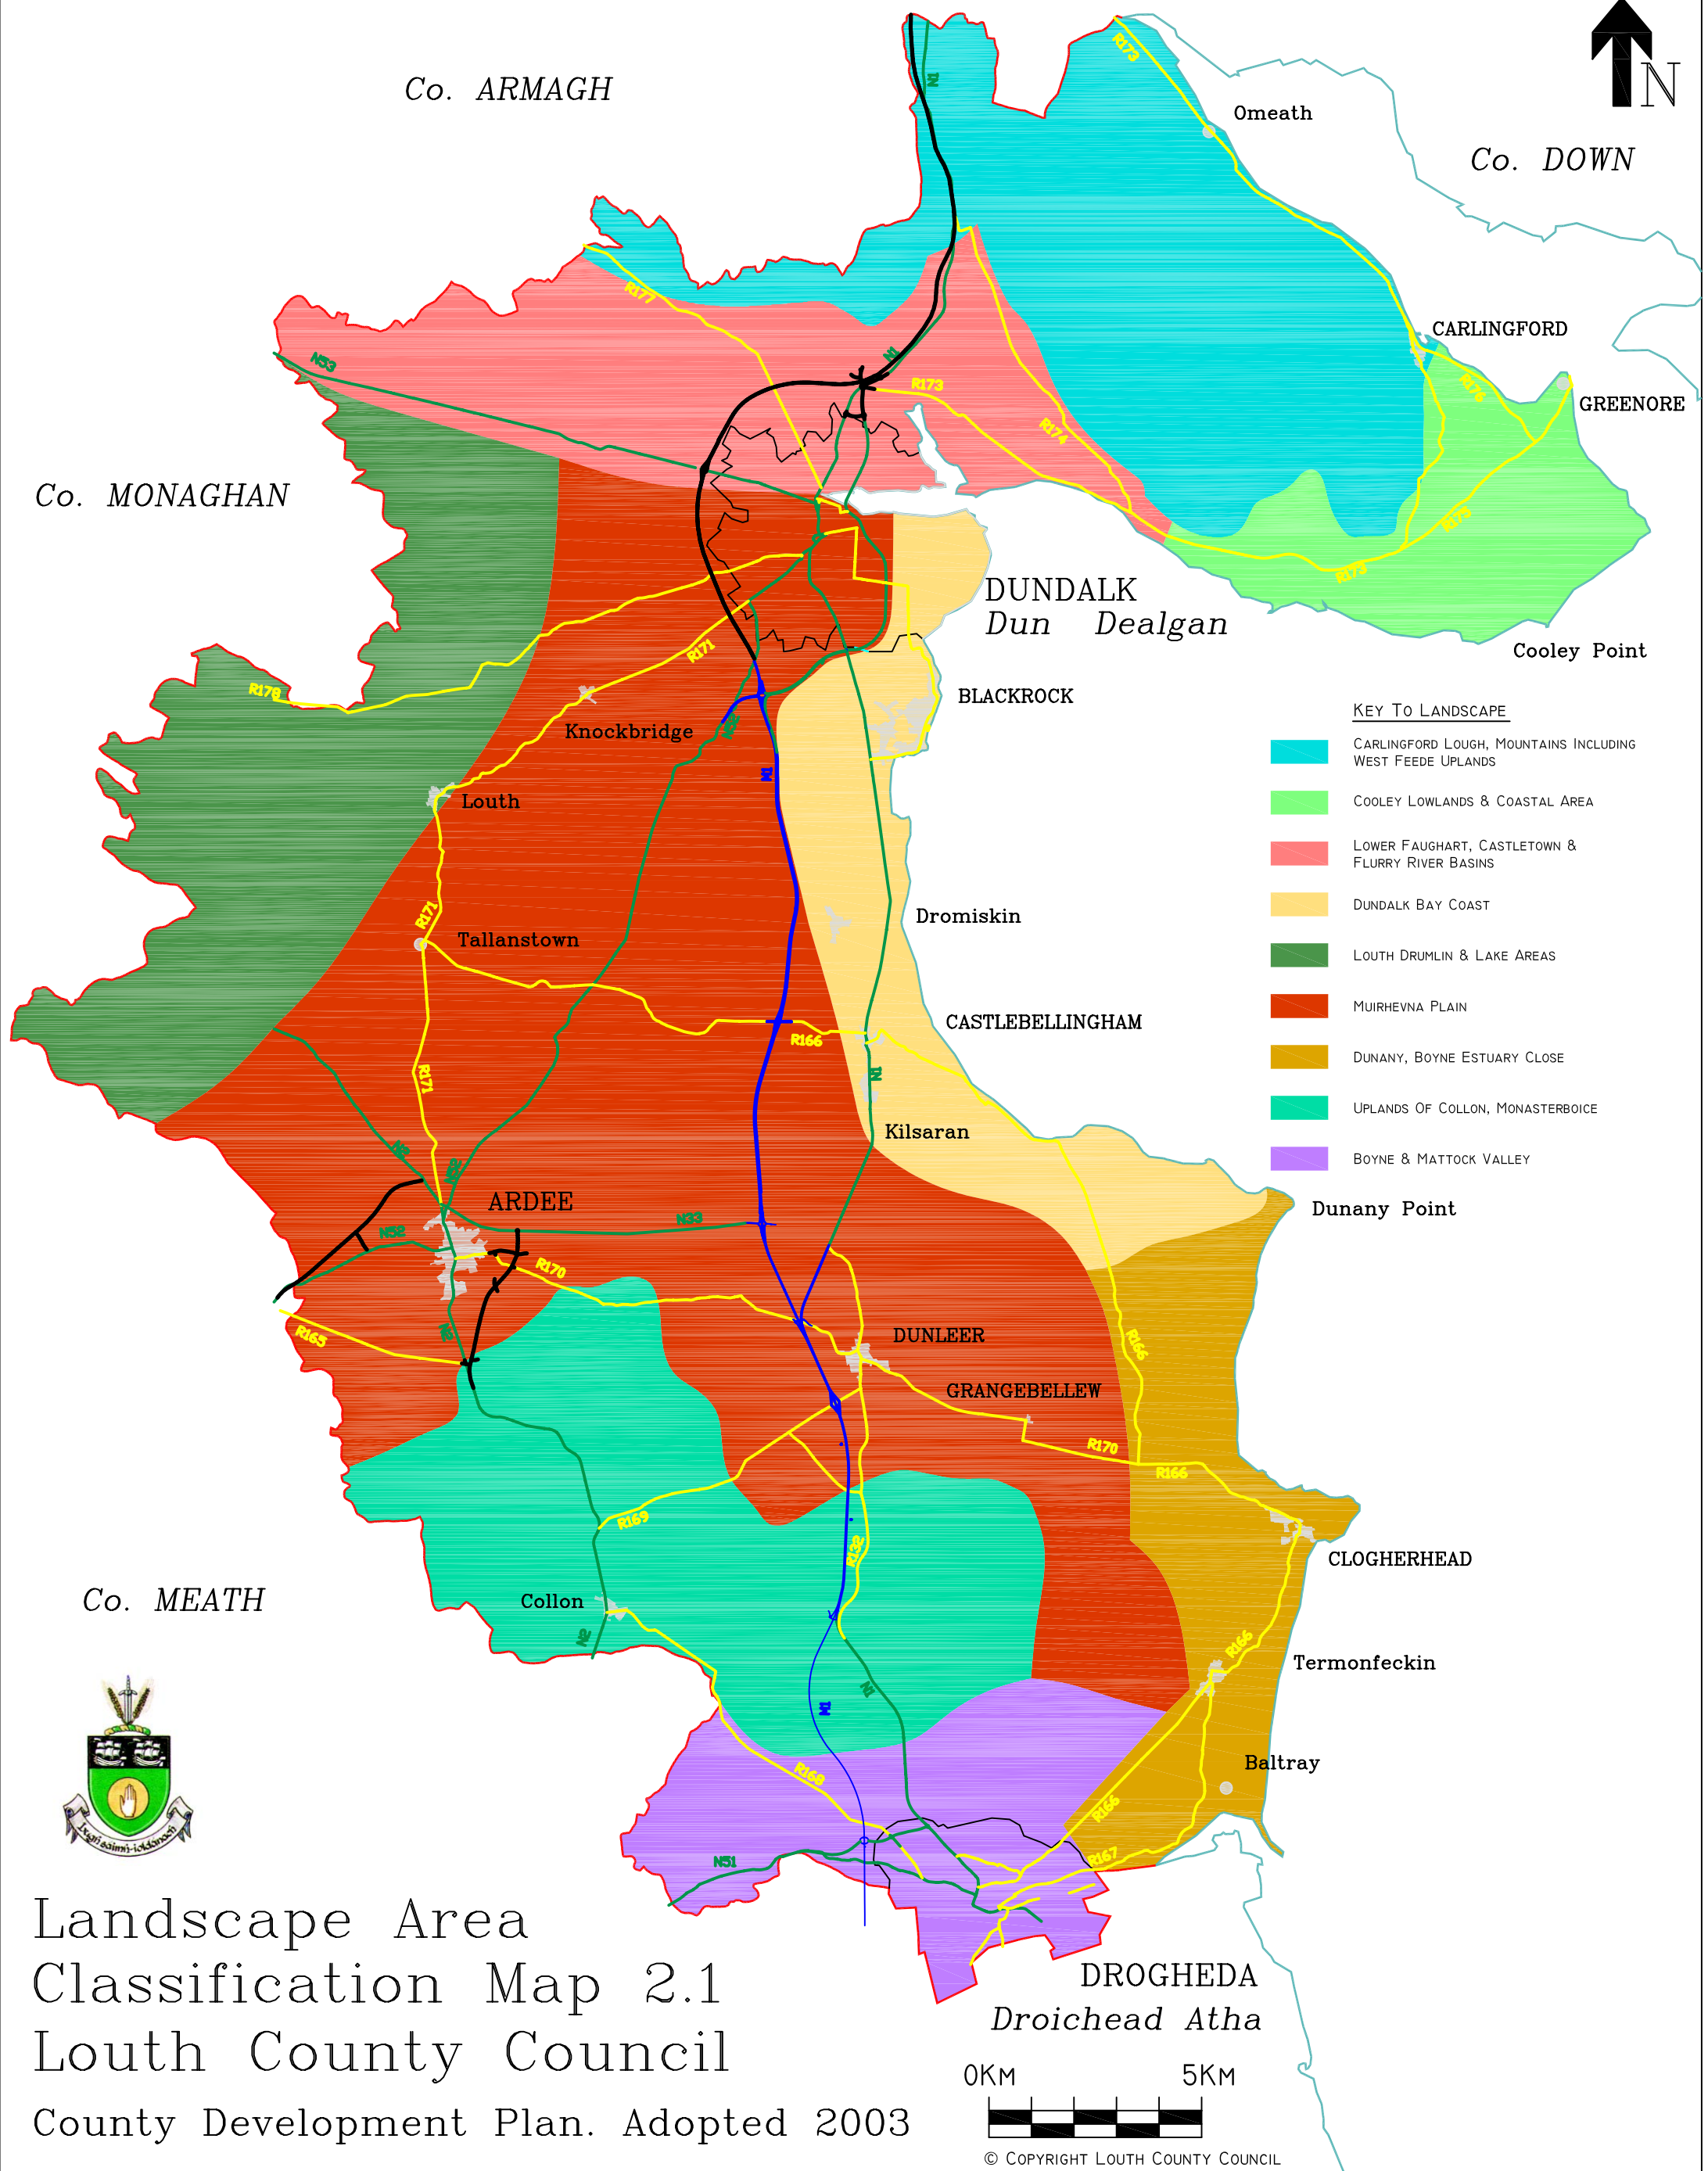

Co. ARMAGH

Co. DOWN

Co. MONAGHAN

Co. MEATH

KEY TO LANDSCAPE

- CARLINGFORD LOUGH, MOUNTAINS INCLUDING WEST FEEDS UPLANDS
- COOLEY LOWLANDS & COASTAL AREA
- LOWER FAUGHART, CASTLETOWN & FLURRY RIVER BASINS
- DUNDALK BAY COAST
- LOUTH DRUMLIN & LAKE AREAS
- MUIRHEVNA PLAIN
- DUNANY, BOYNE ESTUARY CLOSE
- UPLANDS OF COLLON, MONASTERBOICE
- BOYNE & MATTOCK VALLEY

Landscape Area
 Classification Map 2.1
 Louth County Council
 County Development Plan. Adopted 2003

0KM 5KM

© COPYRIGHT LOUTH COUNTY COUNCIL