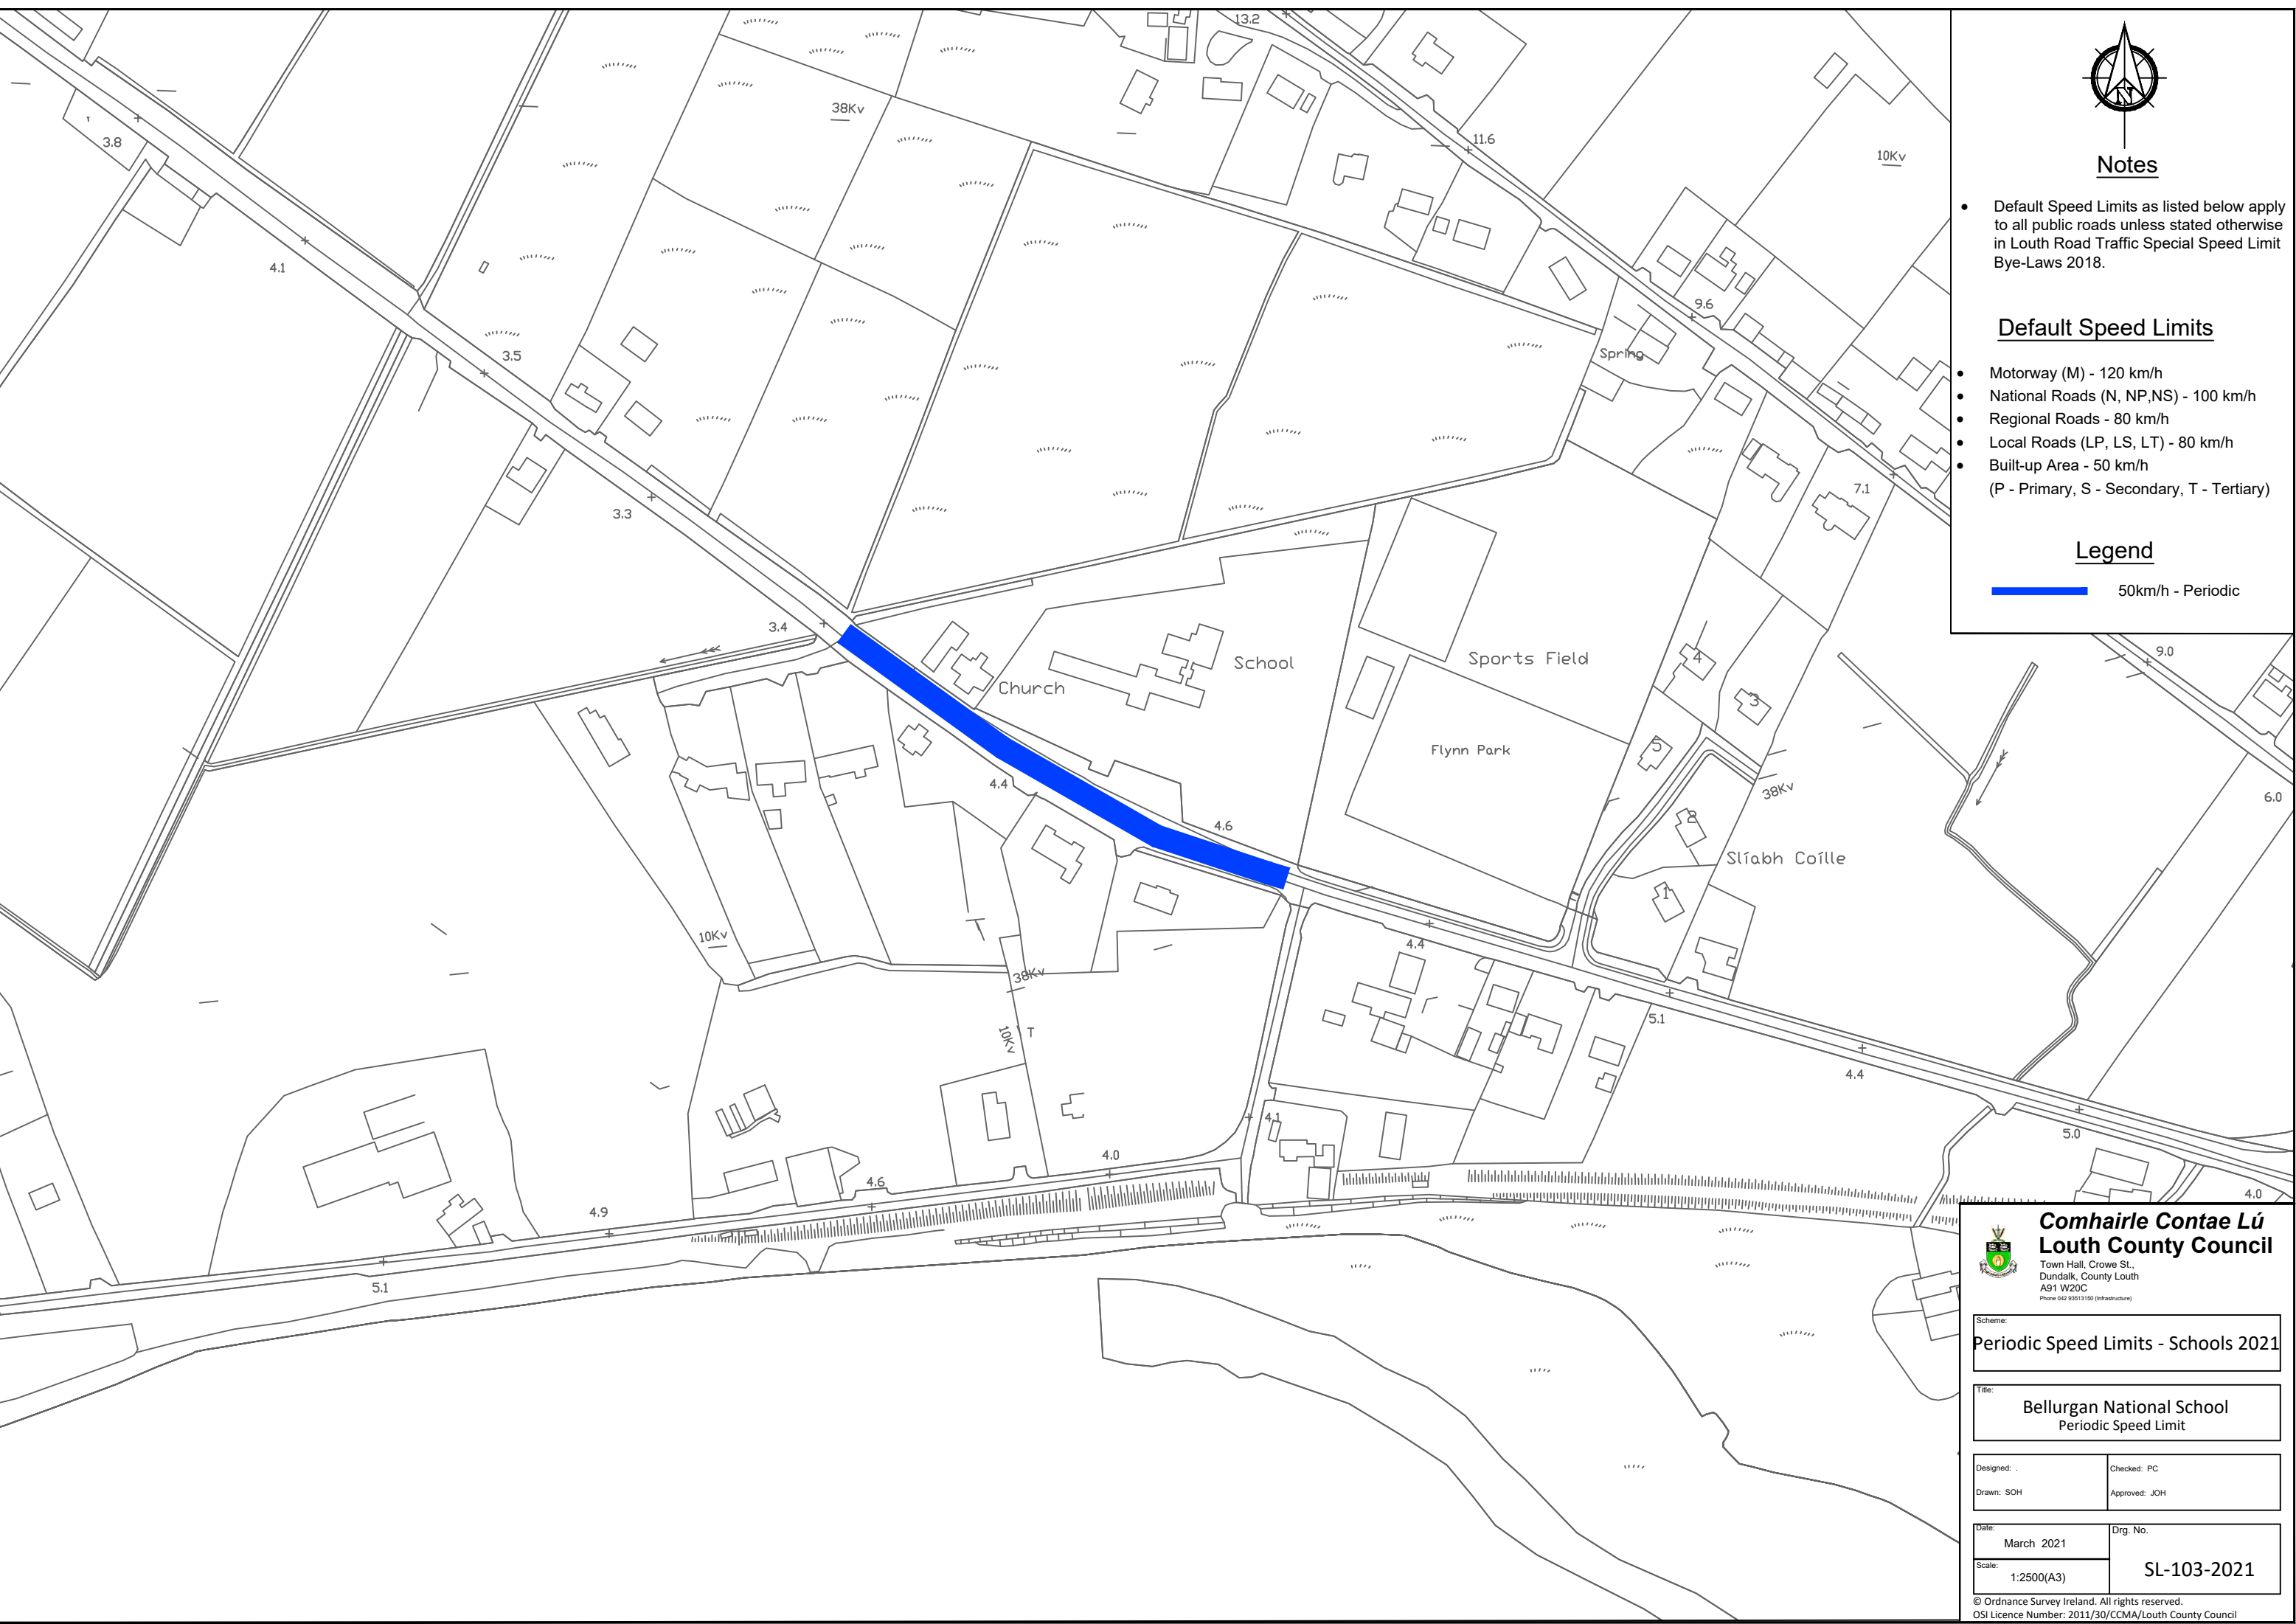

Notes

- Default Speed Limits as listed below apply to all public roads unless stated otherwise in Louth Road Traffic Special Speed Limit Bye-Laws 2018.

Default Speed Limits

- Motorway (M) - 120 km/h
- National Roads (N, NP, NS) - 100 km/h
- Regional Roads - 80 km/h
- Local Roads (LP, LS, LT) - 80 km/h
- Built-up Area - 50 km/h
(P - Primary, S - Secondary, T - Tertiary)

Legend

 50km/h - Periodic

Comhairle Contae Lú
Louth County Council
 Town Hall, Crowe St.,
 Dundalk, County Louth
 A91 W20C
 Phone 042 9353150 (Infrastructure)

Scheme: **Periodic Speed Limits - Schools 2021**